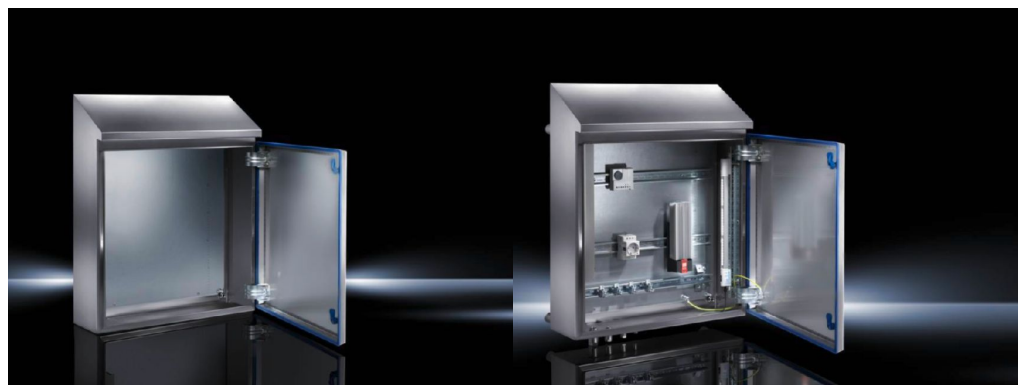

SOFTWARE & SERVICES

FRIEDHELM LOH GROUP

Hygienic Design Compact enclosure HD – HD 1317.600

created : 14.04.2016 build on www.rittal.com/uk-en

Product description

Benefits: Roof pitch 30° forwards

Material: Enclosure and door: Stainless steel 1.4301 (AISI 304)
Mounting plate: Sheet steel
Lock inserts HD: Stainless steel 1.4404 (AISI 316L)
Seal: Silicone, compliant with FDA Guideline 21 CFR 177.2600

Surface finish: Enclosure and door: Brushed, grain 400, peak-to-valley height < 0.8 µm
Mounting plate: Zinc-plated
Seal: Blue, dyed (RAL 5010)

**Protection category
IP to IEC 60 529:** IP 66

**Protection category
IP to DIN 40 050-9:** IP 69K